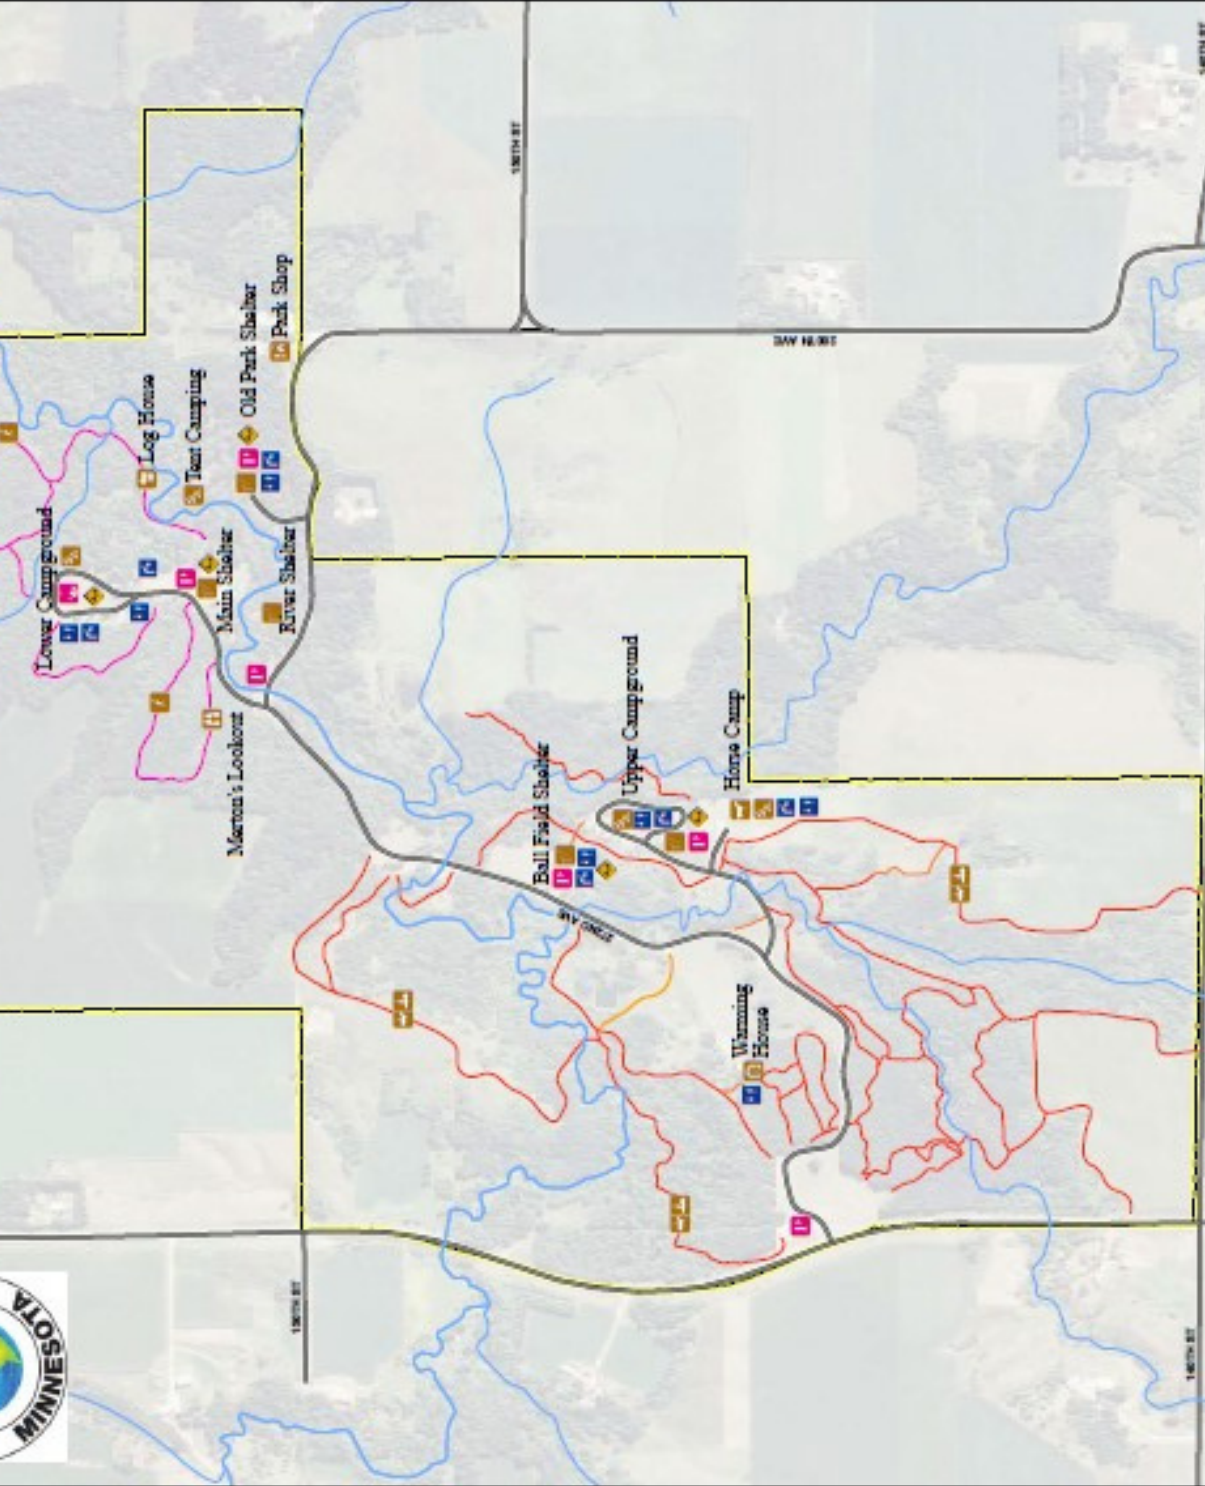

22 Sites. All sites have electrical. Sites 1-5 are reserveable. Please see reservation section for details.

- Shower Facility
- Flush Toilets
- Paddocks
- Tie Outs

Garvin Park

Legend

	Log Cabin		Merton's Lookout		Shower
	Campground		Parking		Toilet
	Hiking Trails		Picnic Shelter		Warming House
	Home and Snowmobile Trails		Playground		Vester
	Home Stage Area		Shop		all other values