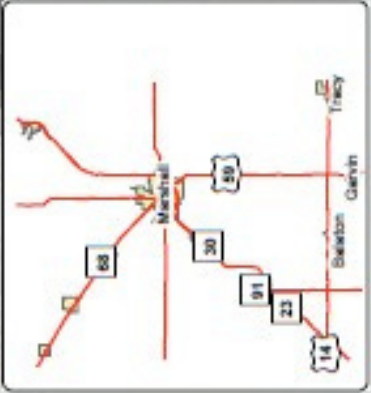

140TH ST

140TH ST

200th Ave

140TH ST

140TH ST