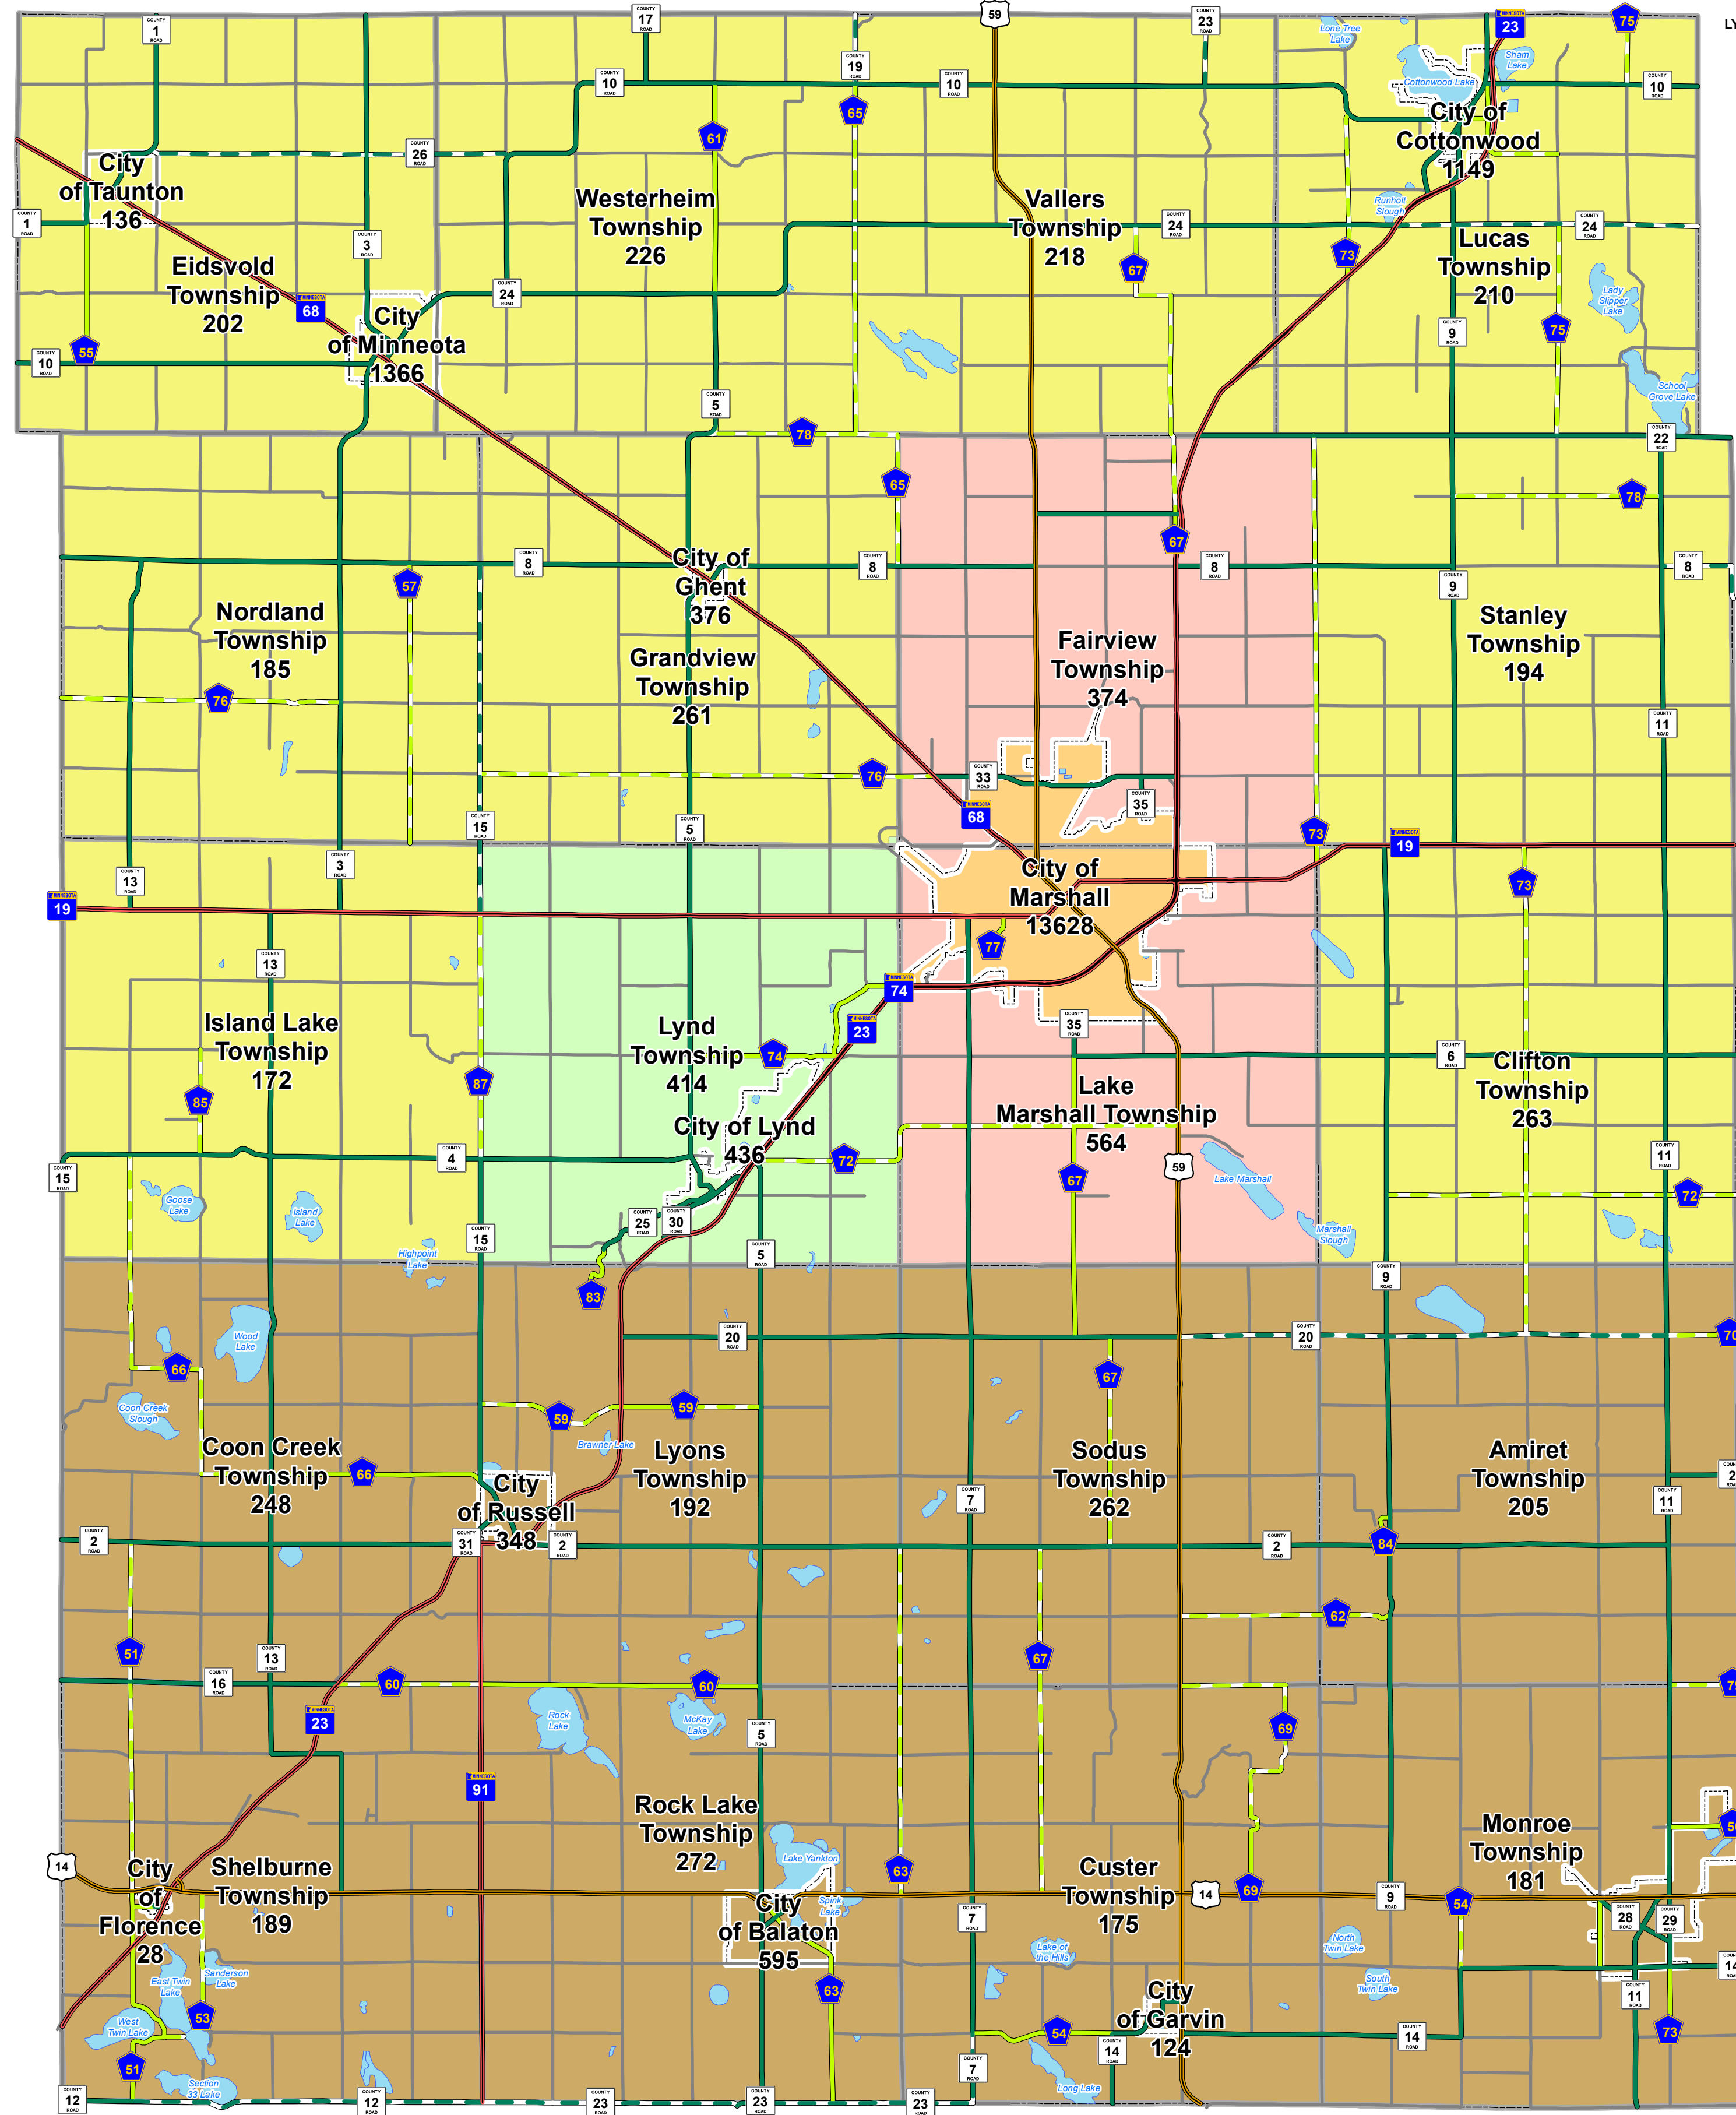

Lyon County, MN

Commissioners Districts

2023-2032

LYON LINCOLN RD
 12th AVE
 13th AVE
 14th AVE
 15th AVE
 16th AVE
 17th AVE
 18th AVE
 19th AVE
 20th AVE
 21st AVE
 22nd AVE
 23rd AVE
 24th AVE
 25th AVE
 26th AVE
 27th AVE
 28th AVE
 29th AVE
 30th AVE
 31st AVE
 32nd AVE
 33rd AVE
 34th AVE
 LYON REDWOOD RD

R 43 W
 R 42 W
 R 41 W
 R 40 W

LYON YELLOW MEDICINE RD
 390th ST
 380th ST
 370th ST
 360th ST
 350th ST
 340th ST
 330th ST
 320th ST
 310th ST
 300th ST
 290th ST
 280th ST
 270th ST
 260th ST
 250th ST
 240th ST
 230th ST
 220th ST
 210th ST
 200th ST
 190th ST
 180th ST
 170th ST
 160th ST
 150th ST
 140th ST
 130th ST
 120th ST
 110th ST
 LYON MURRAY RD

T 113 N
 T 112 N
 T 111 N
 T 110 N
 T 109 N

Commissioners Districts

- District 1
- District 2
- District 3
- District 4
- District 5

City Of Marshall

City Wards

2023-2032