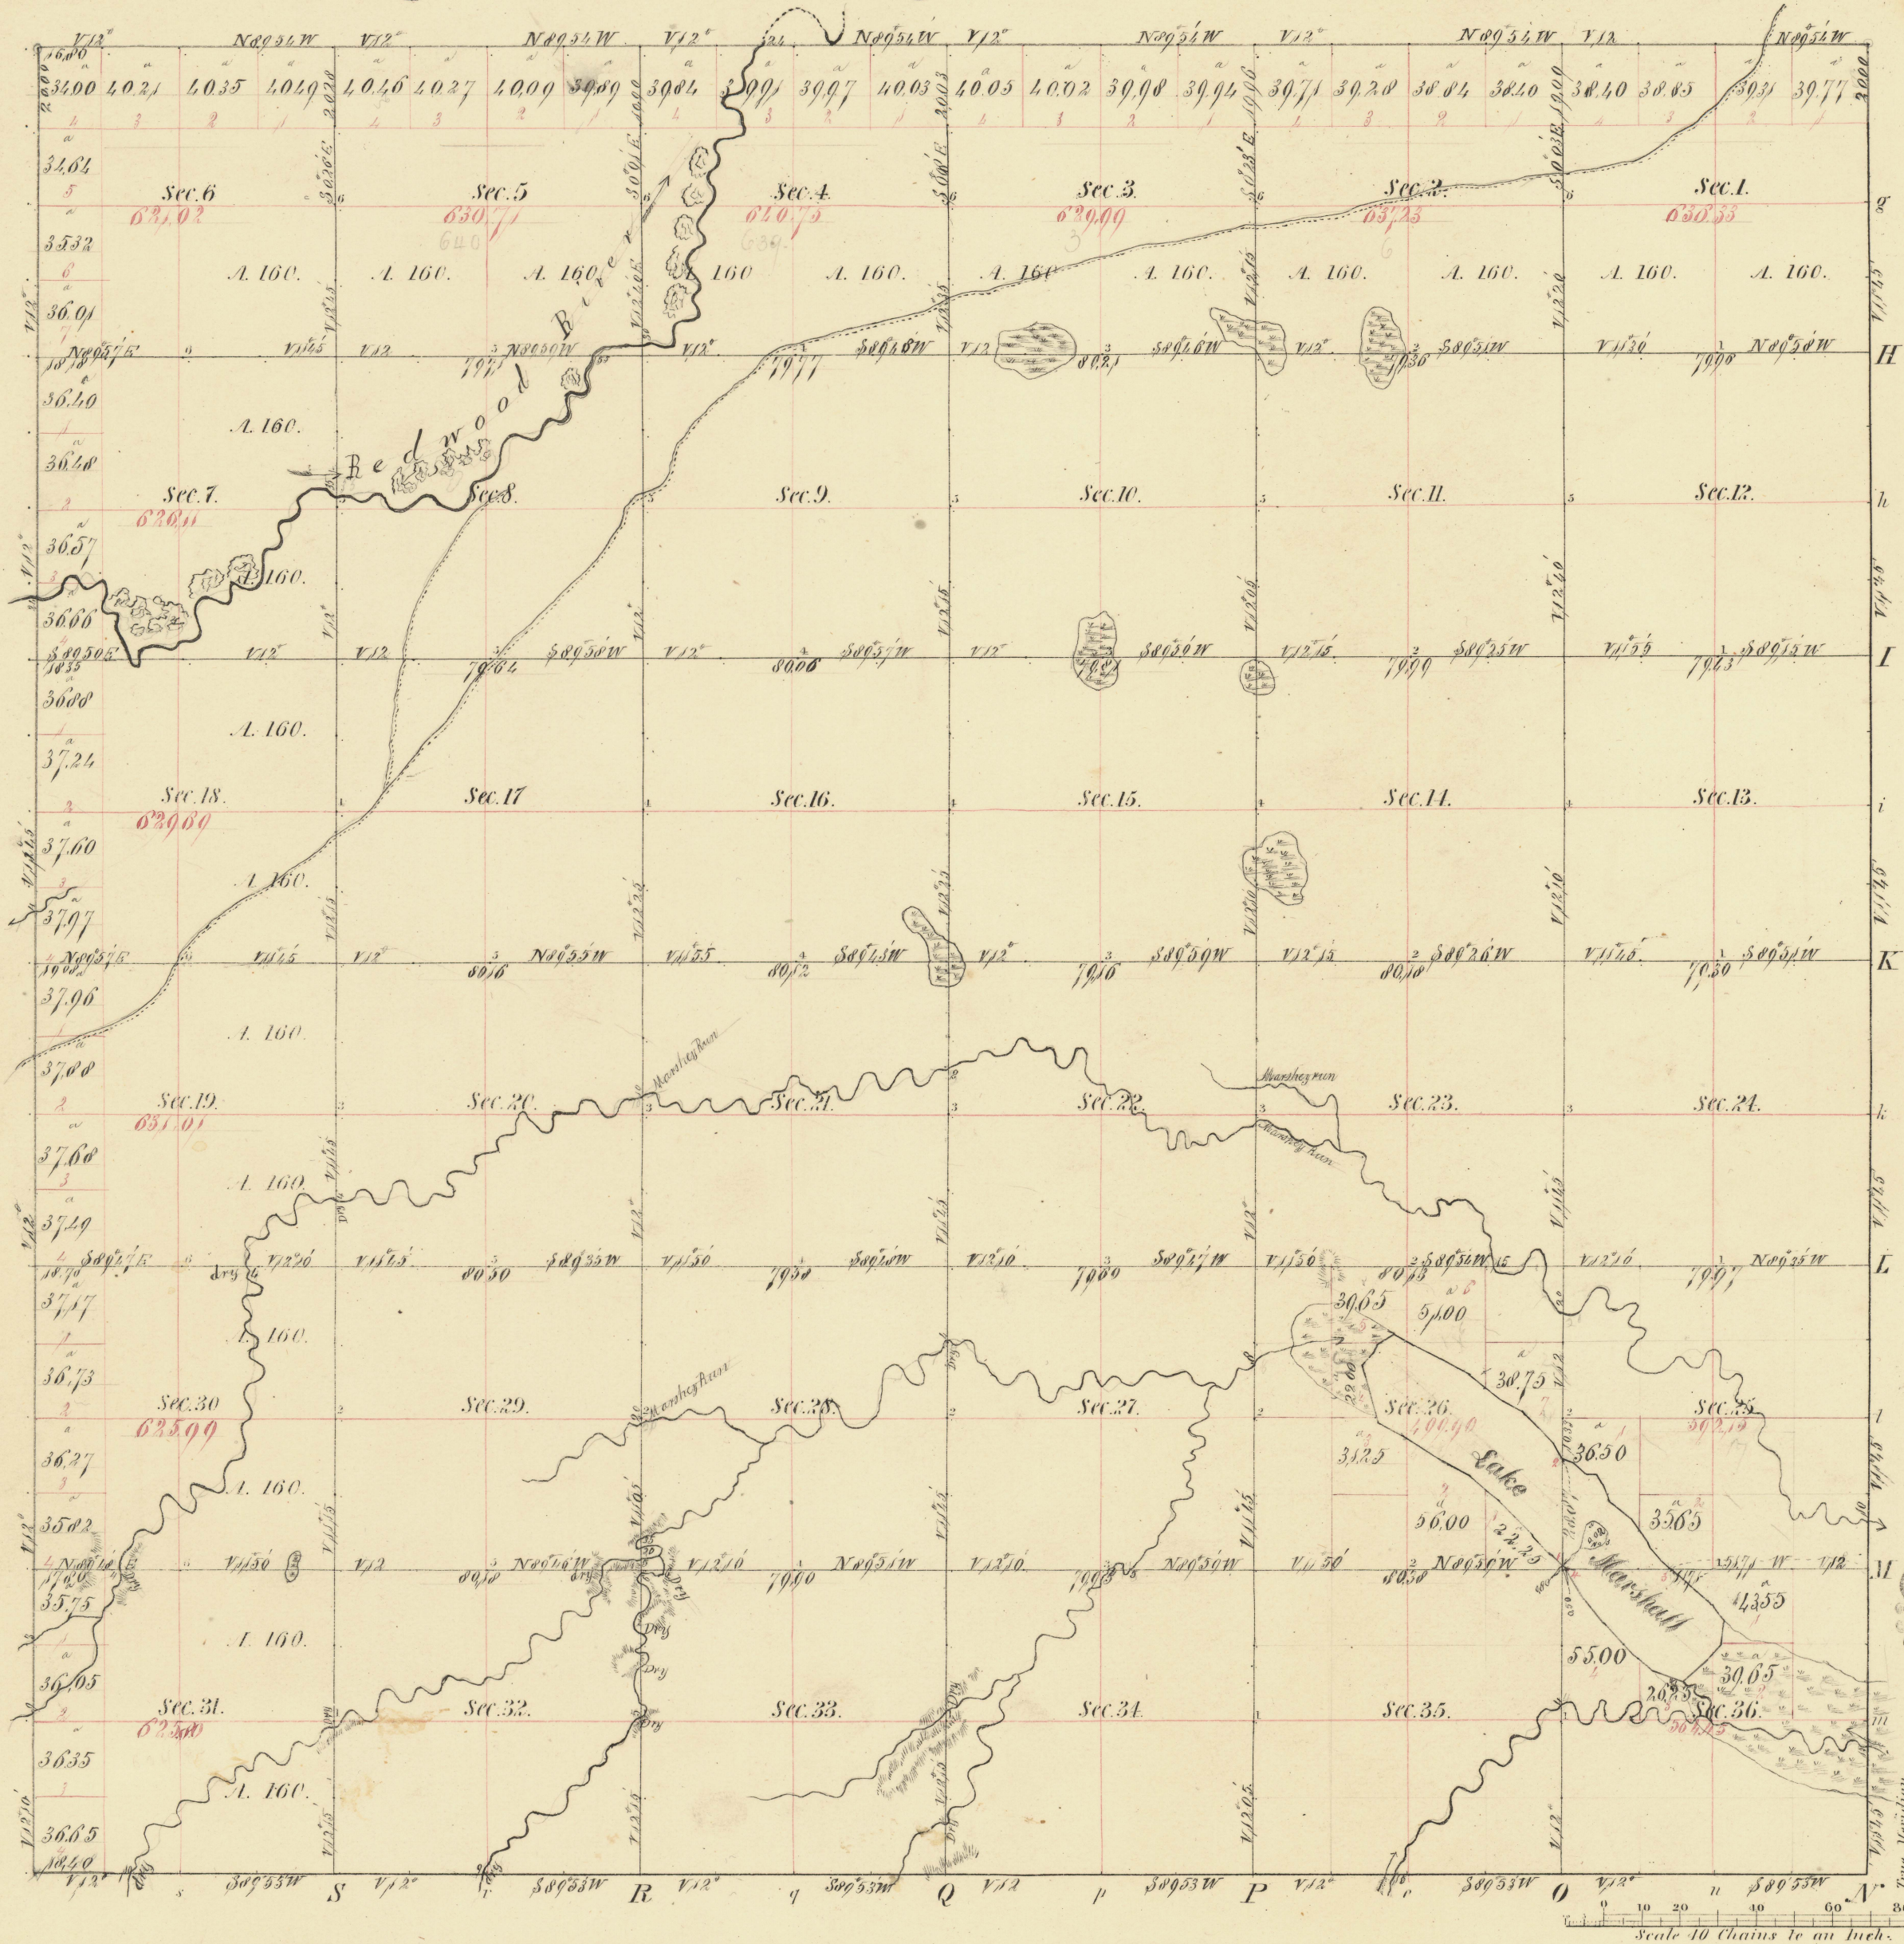

Township No 111 N Range No 111 W 5th Mer.

Meanders of								
Posts	Courses	Ch ^o Lk ^o	Posts	Courses	Ch ^o Lk ^o	Posts	Courses	Ch ^o Lk ^o

Meanders 3 Miles 35 Chains 17 Links

Total number of Acres.

Surveys Designated	By Whom Surveyed	Date of Contract	Amount of Surveys	When Surveyed	When paid for and ch ^o in the Sur ^o Gen ^l acc ^t
Township lines	J.W. Bishop	May 26 th 1866	M. Ch ^o Lks.	1866	
Subdivisions	Jewett & Home	April 6 th 1867	62 44.93	1867	

The above Map of Township No 111 N of Range No 111 W 5th Principal Meridian Minnesota is strictly conformable to the field notes of the survey thereof on file in this Office, which have been examined and approved.