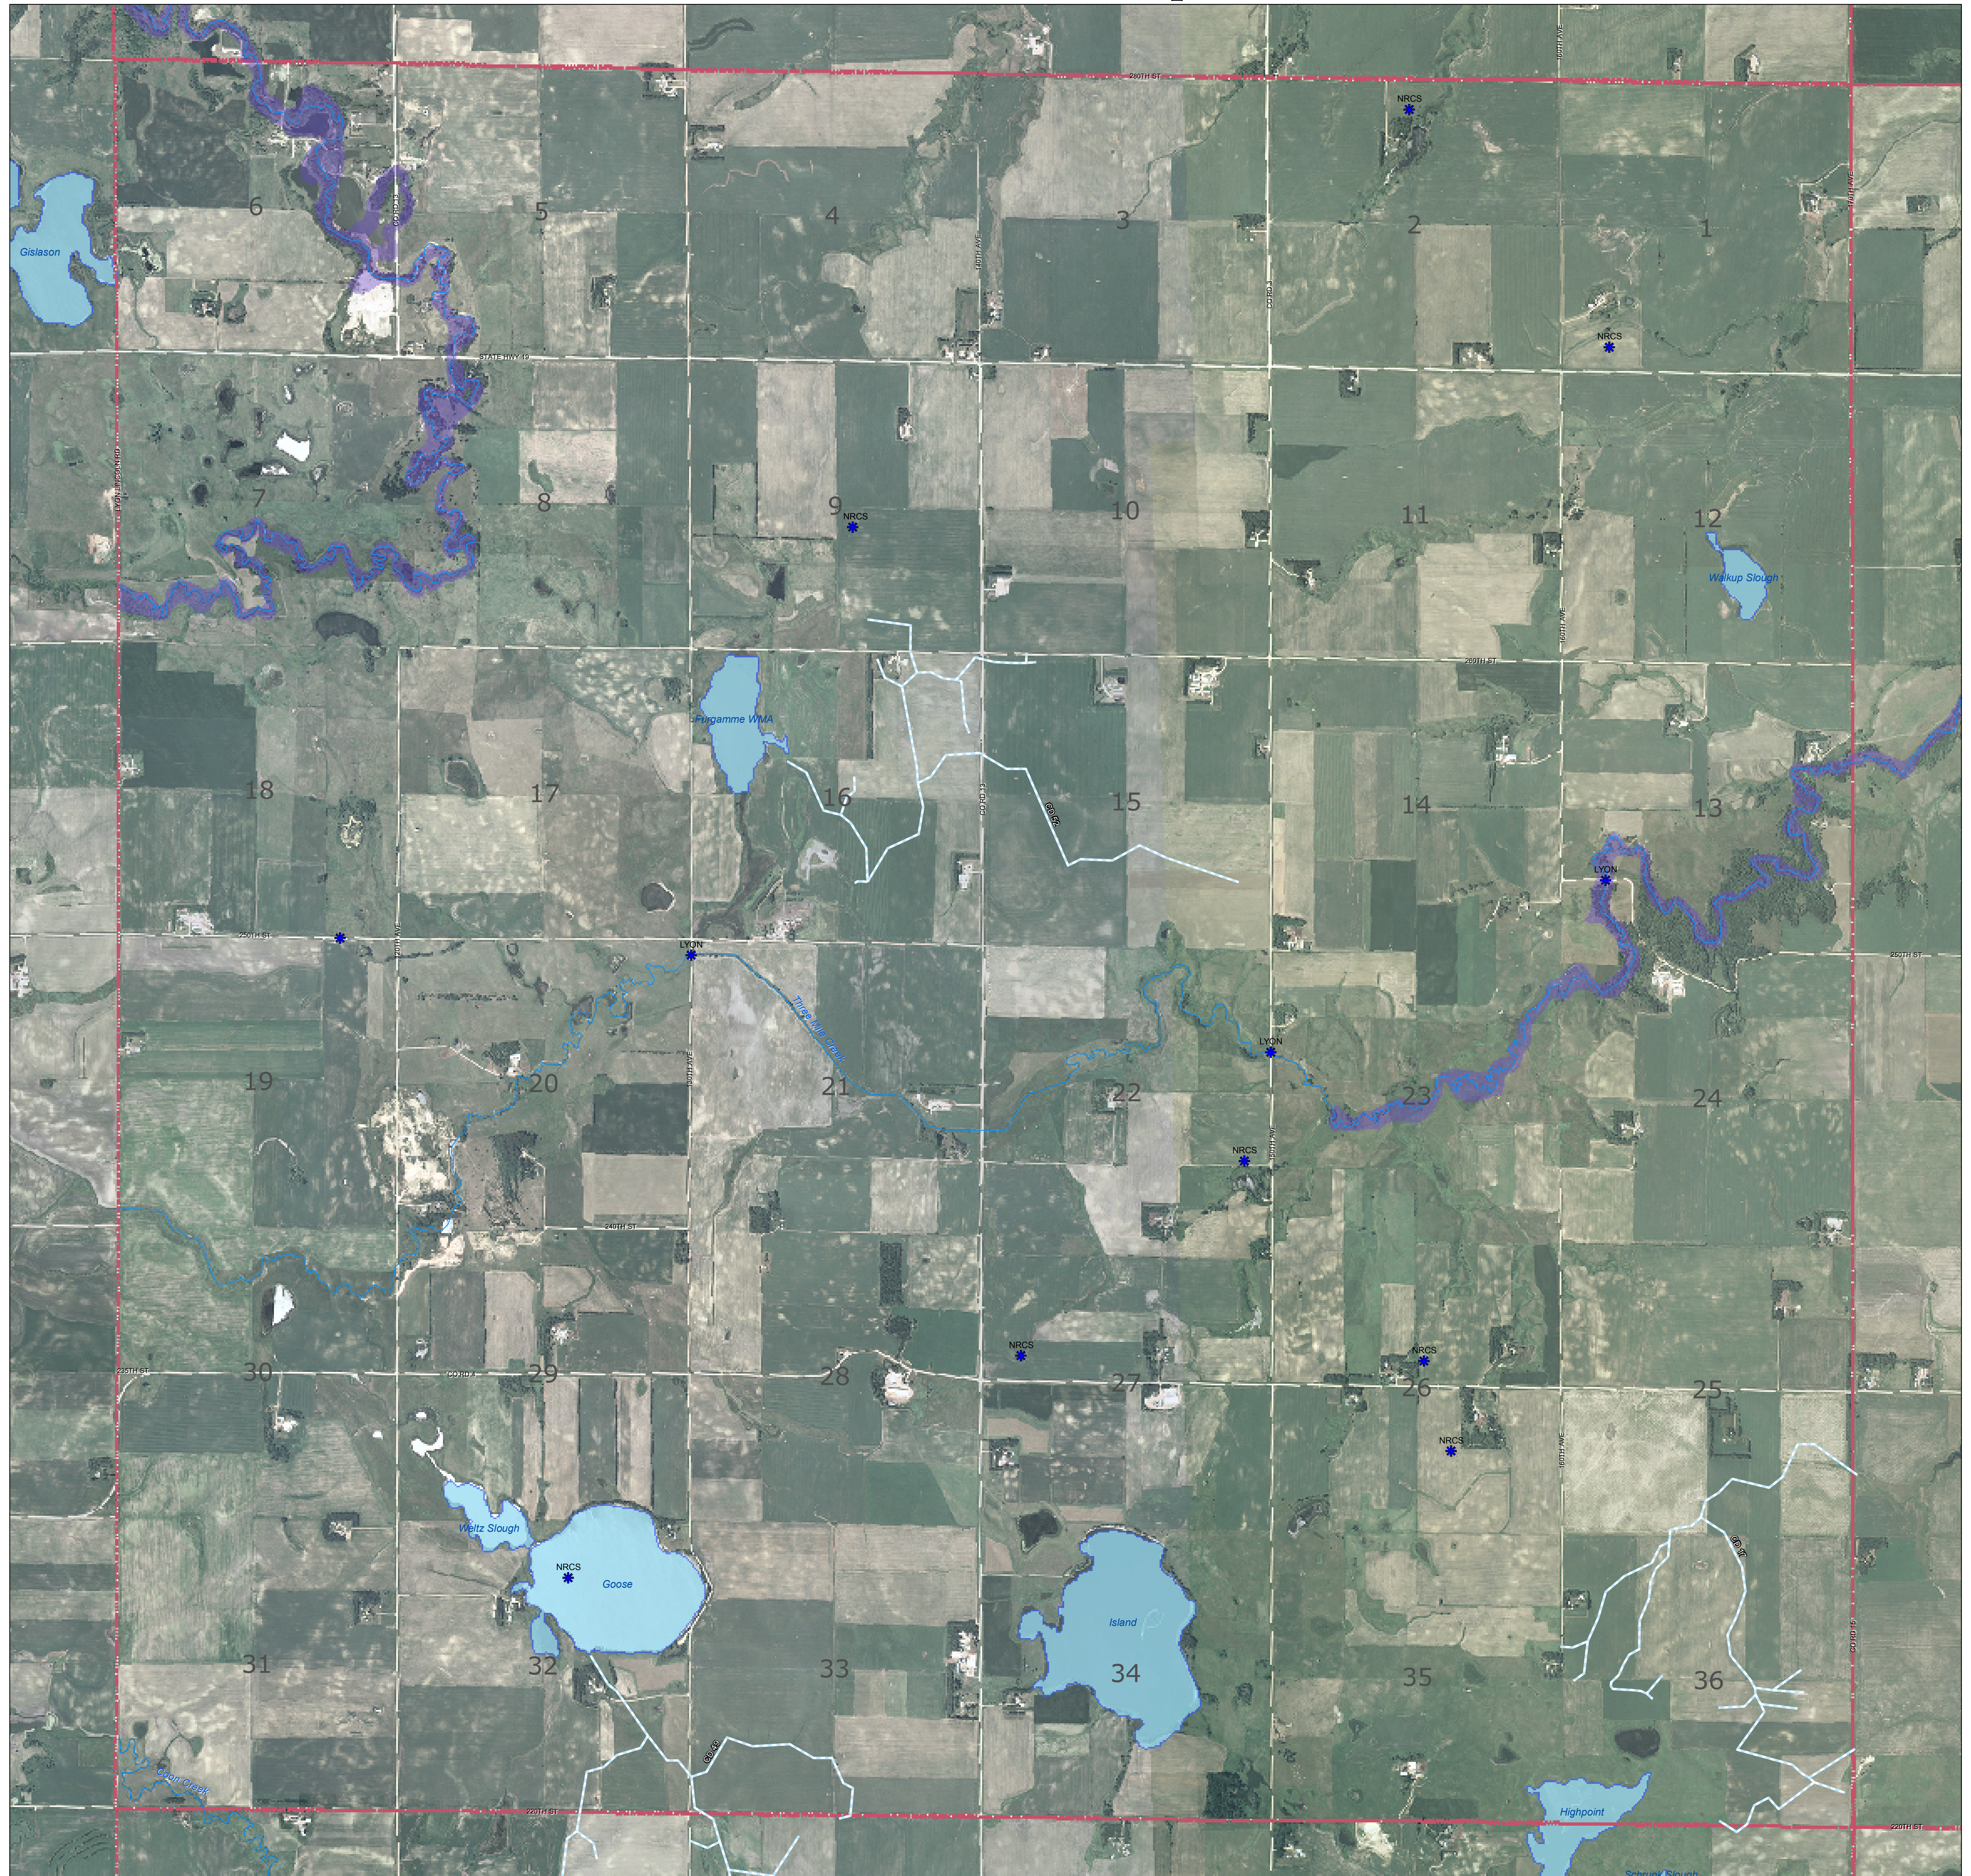

FEMA Floodplains Island Lake Township

FEMA Data

- Floodway
- 1% Annual Flood Chance
- 0.2% Annual Flood Chance
- Base Flood Elevation
- Hydraulic Structures

Lyon County Data

- Water Retention Structures
- Rivers
- Ditches
- Lakes & Ponds
- Cities
- Townships