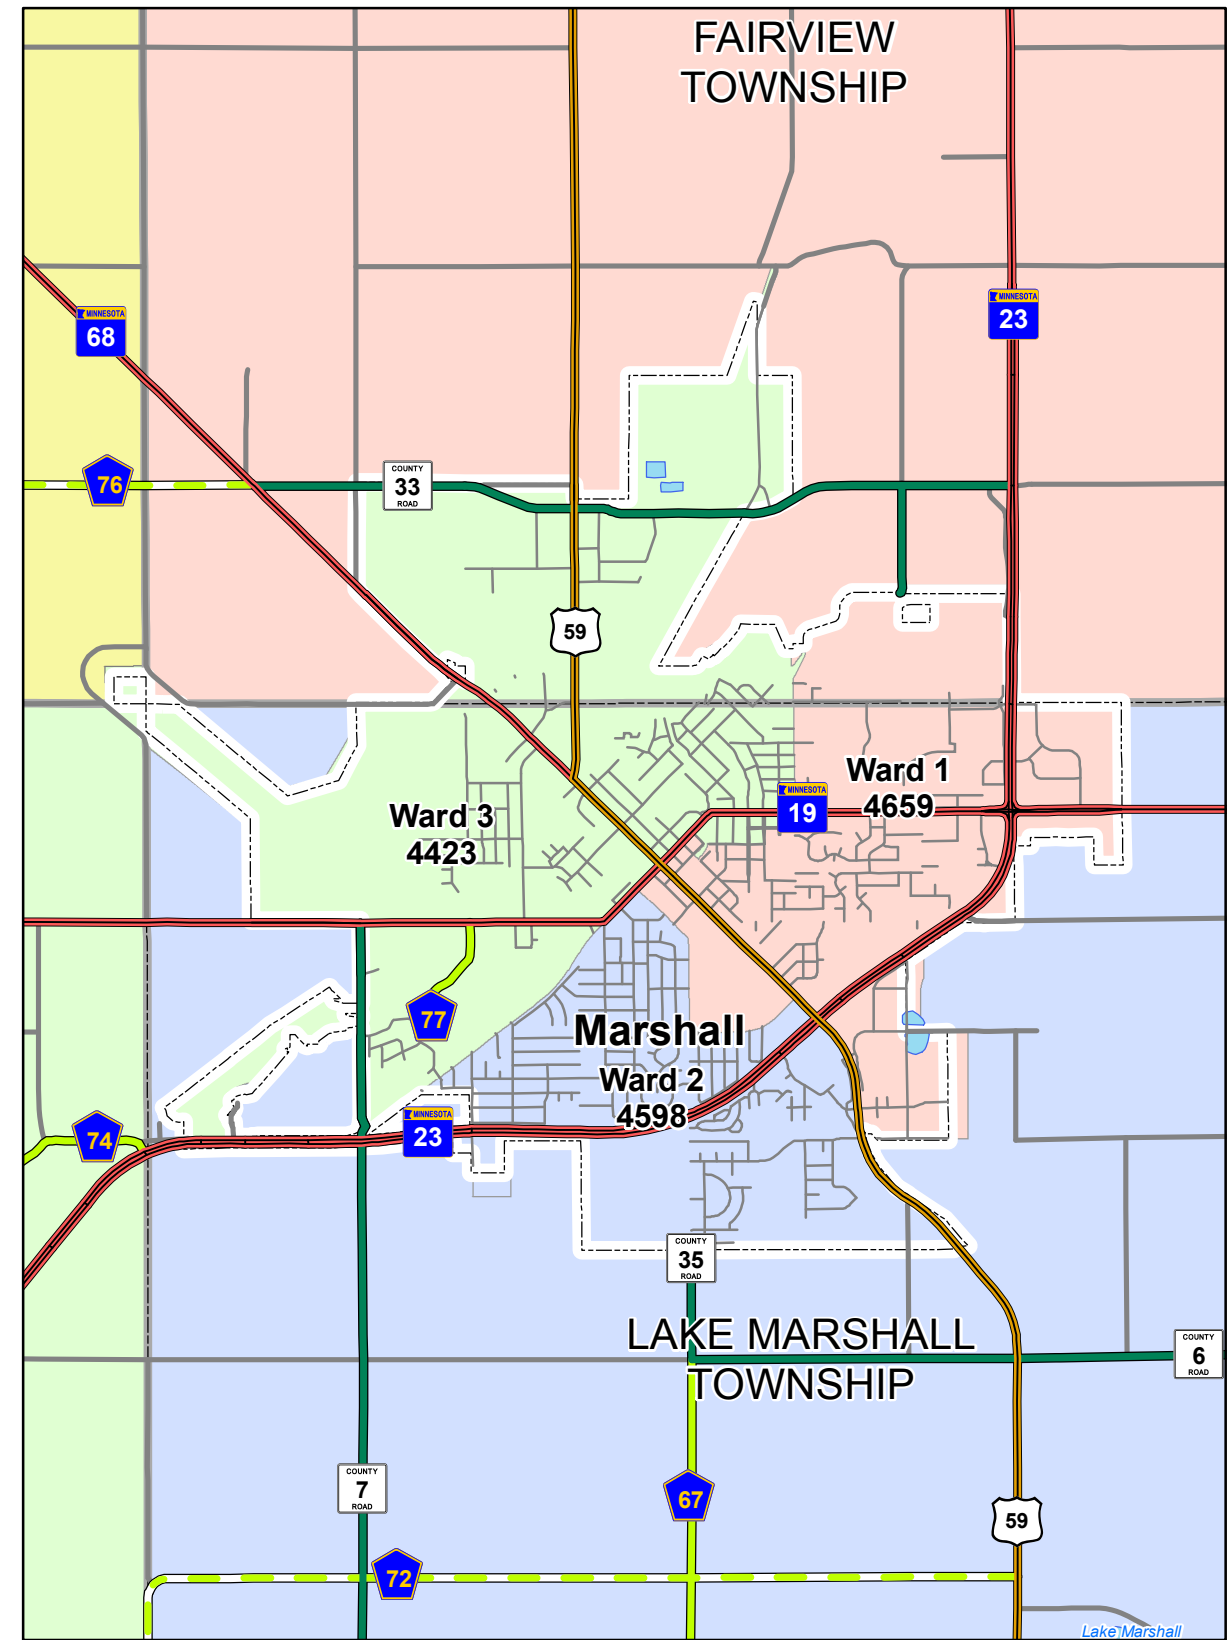

Lyon County, MN Commissioners Districts 2013-2022

- Commissioners Districts
- District 1
 - District 2
 - District 3
 - District 4
 - District 5

LYON LINCOLN RD
120th AVE
130th AVE
140th AVE
150th AVE
160th AVE
170th AVE
180th AVE
190th AVE
200th AVE
210th AVE
220th AVE
230th AVE
240th AVE
250th AVE
260th AVE
270th AVE
280th AVE
290th AVE
300th AVE
310th AVE
320th AVE
330th AVE
340th AVE
LYON REDWOOD RD

R 43 W R 42 W R 41 W R 40 W

LYON YELLOW MEDICE RD
390th ST
380th ST
370th ST
360th ST
350th ST
340th ST
330th ST
320th ST
310th ST
300th ST
290th ST
280th ST
270th ST
260th ST
250th ST
240th ST
230th ST
220th ST
210th ST
200th ST
190th ST
180th ST
170th ST
160th ST
150th ST
140th ST
130th ST
120th ST
110th ST
LYON MURRAY RD

City Of Marshall Commissioner District Wards 2013-2022

- Commissioner Wards
- Ward 1
 - Ward 2
 - Ward 3

Map created by the Lyon County
GIS Department.
For reference use only.

Population From 2010 Census