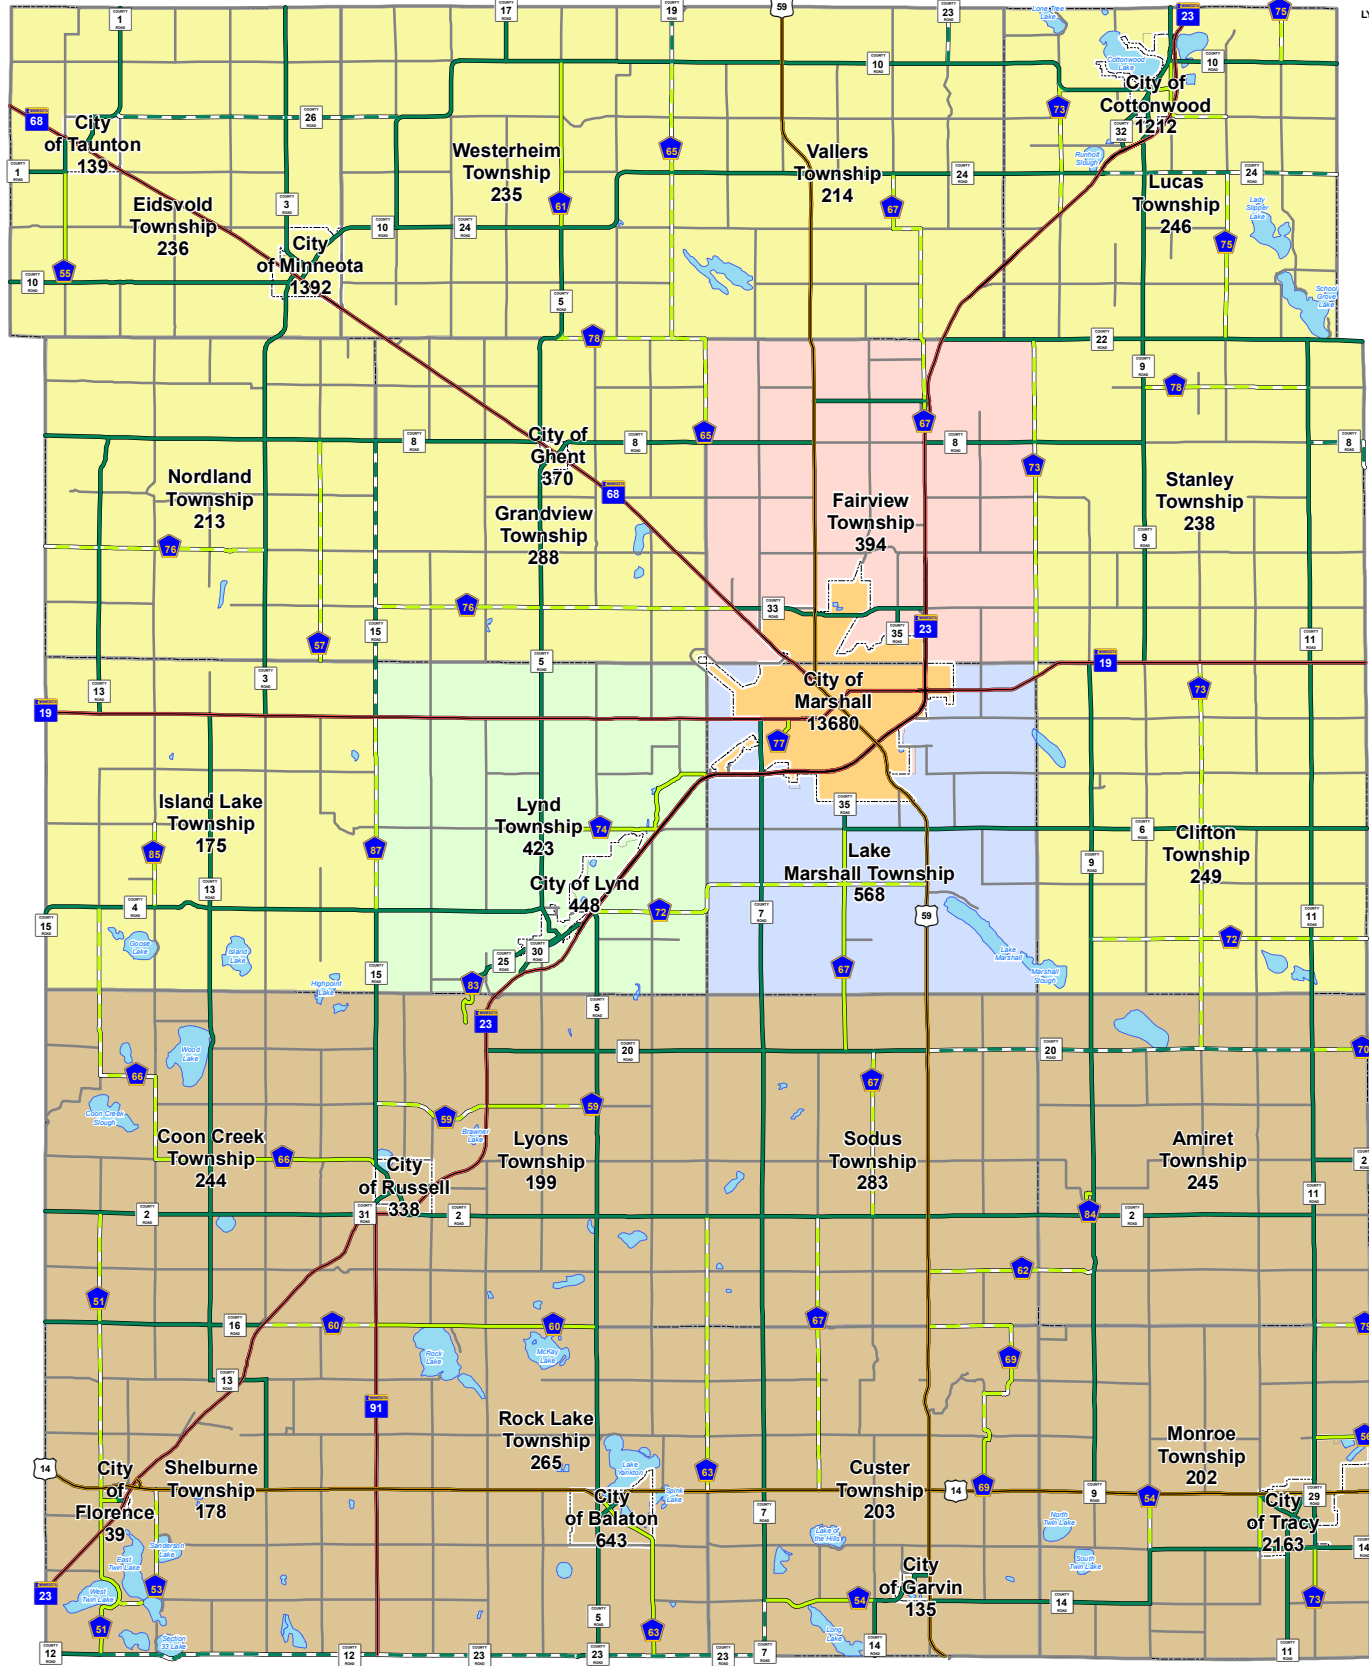

Lyon County, MN Commissioners Districts 2013-2022

- Commissioners Districts
- District 1
 - District 2
 - District 3
 - District 4
 - District 5

LYON LINCOLN RD
120th AVE
130th AVE
140th AVE
150th AVE
160th AVE
170th AVE
180th AVE
190th AVE
200th AVE
210th AVE
220th AVE
230th AVE
240th AVE
250th AVE
260th AVE
270th AVE
280th AVE
290th AVE
300th AVE
310th AVE
320th AVE
330th AVE
340th AVE
LYON REDWOOD RD

R 43 W R 42 W R 41 W R 40 W

LYON YELLOW MEDICE RD
390th ST
380th ST
370th ST
360th ST
350th ST
340th ST
330th ST
320th ST
310th ST
300th ST
290th ST
280th ST
270th ST
260th ST
250th ST
240th ST
230th ST
220th ST
210th ST
200th ST
190th ST
180th ST
170th ST
160th ST
150th ST
140th ST
130th ST
120th ST
110th ST
LYON MURRAY RD

City Of Marshall Commissioner District Wards 2013-2022

- Commissioner Wards
- Ward 1
 - Ward 2
 - Ward 3

Map created by the Lyon County
GIS Department.
For reference use only.

Population From 2010 Census