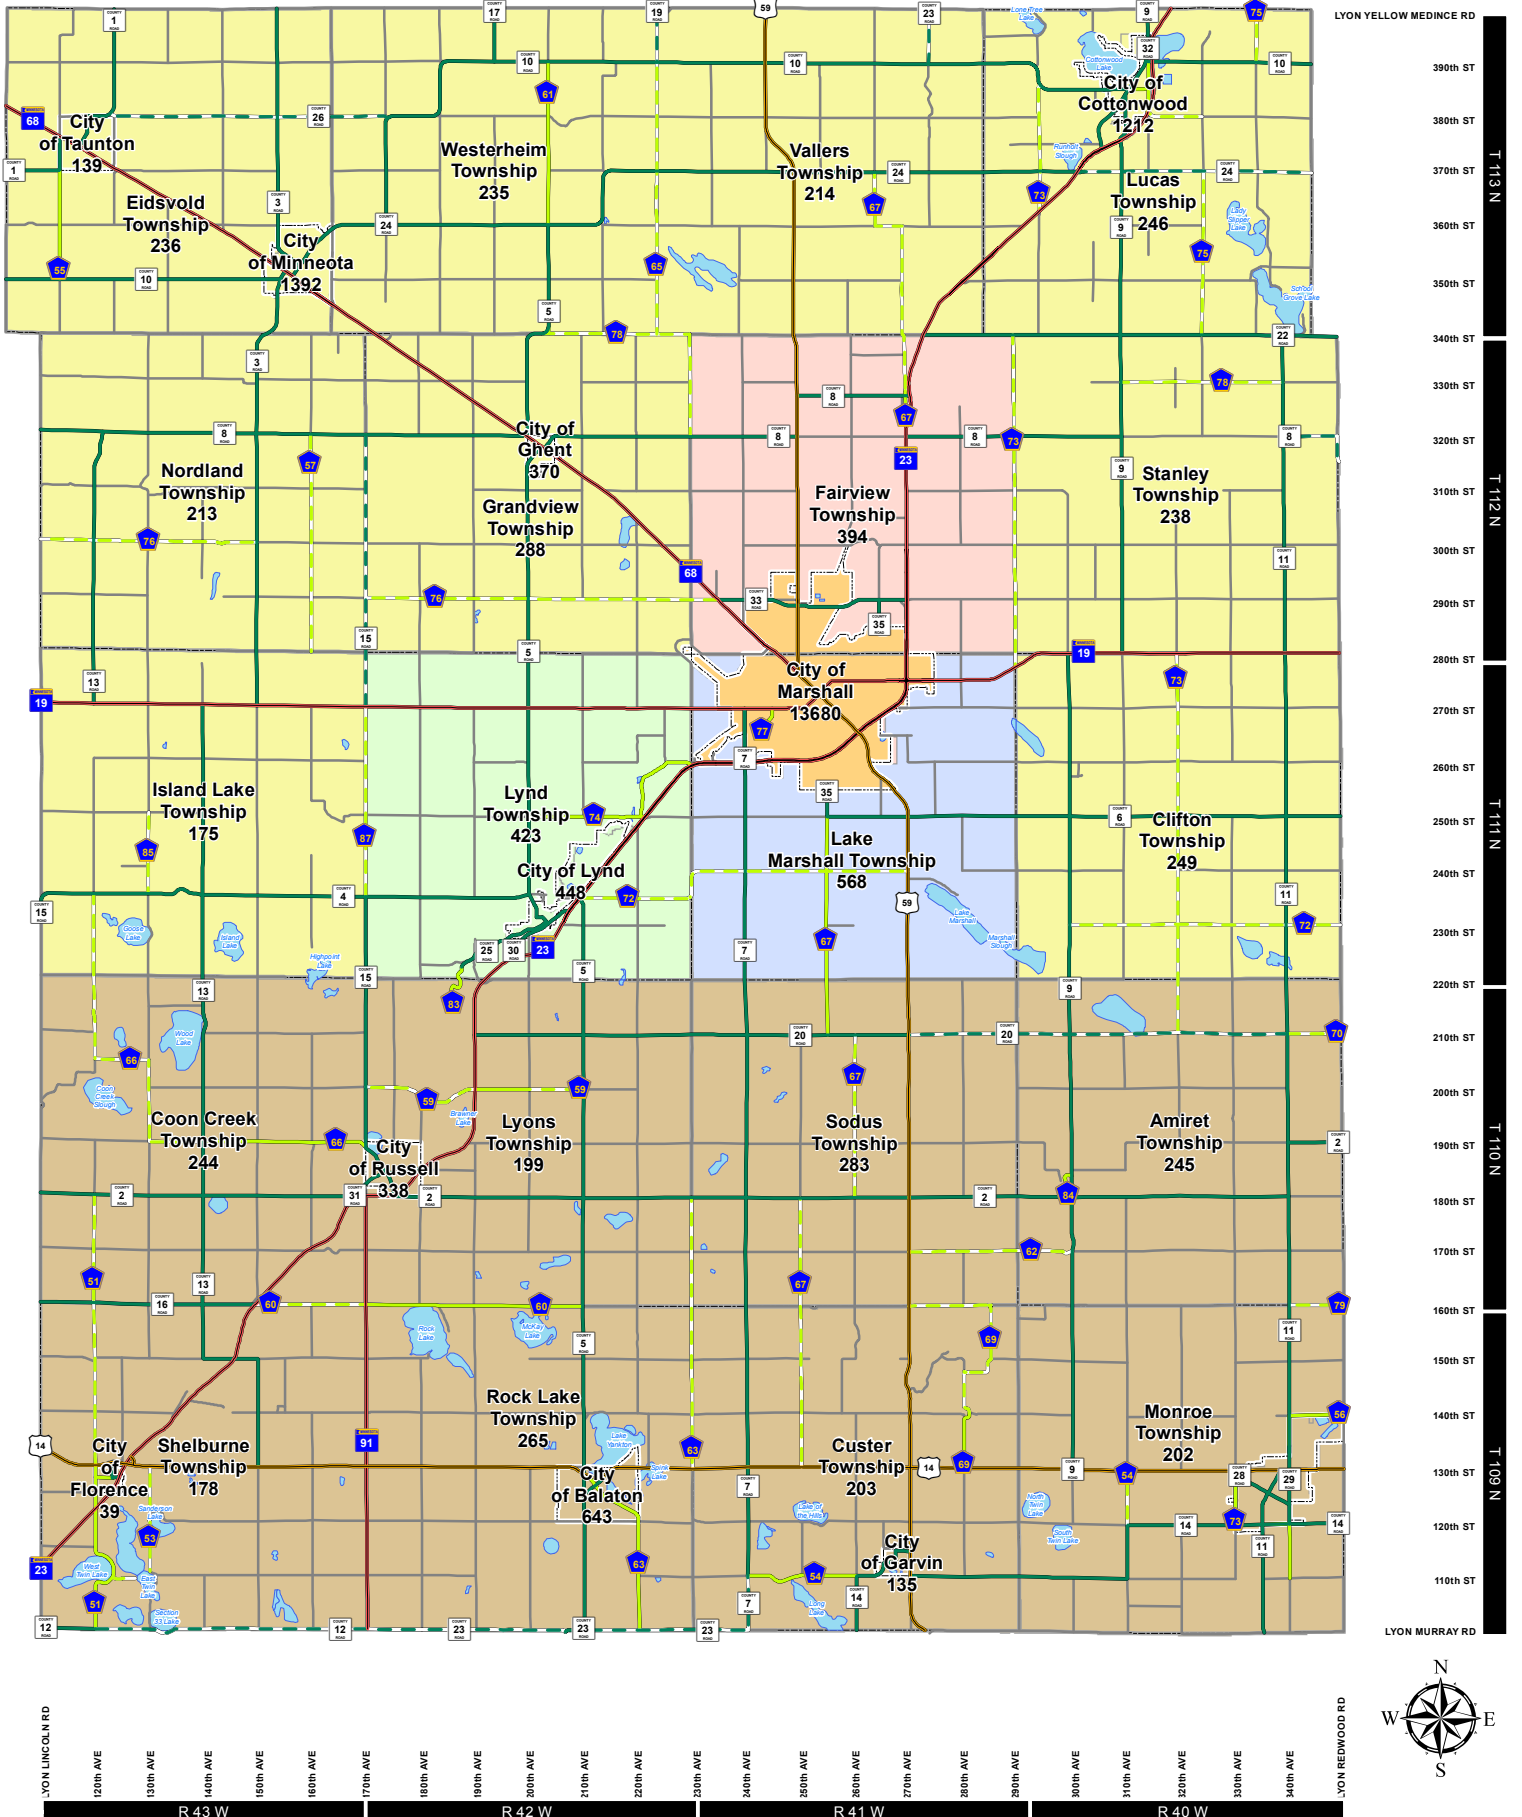

Map created by the Lyon County GIS Department.

Lyon County, MN Commissioners Districts 2013-2022

Commissioners Districts	
	District 1
	District 2
	District 3
	District 4
	District 5

Population From 2010 Census

City Of Marshall

Commissioner District Wards

2013-2022

Commissioner Wards

- Ward 1
- Ward 2
- Ward 3

Map created by the Lyon County GIS Department.
For reference use only.