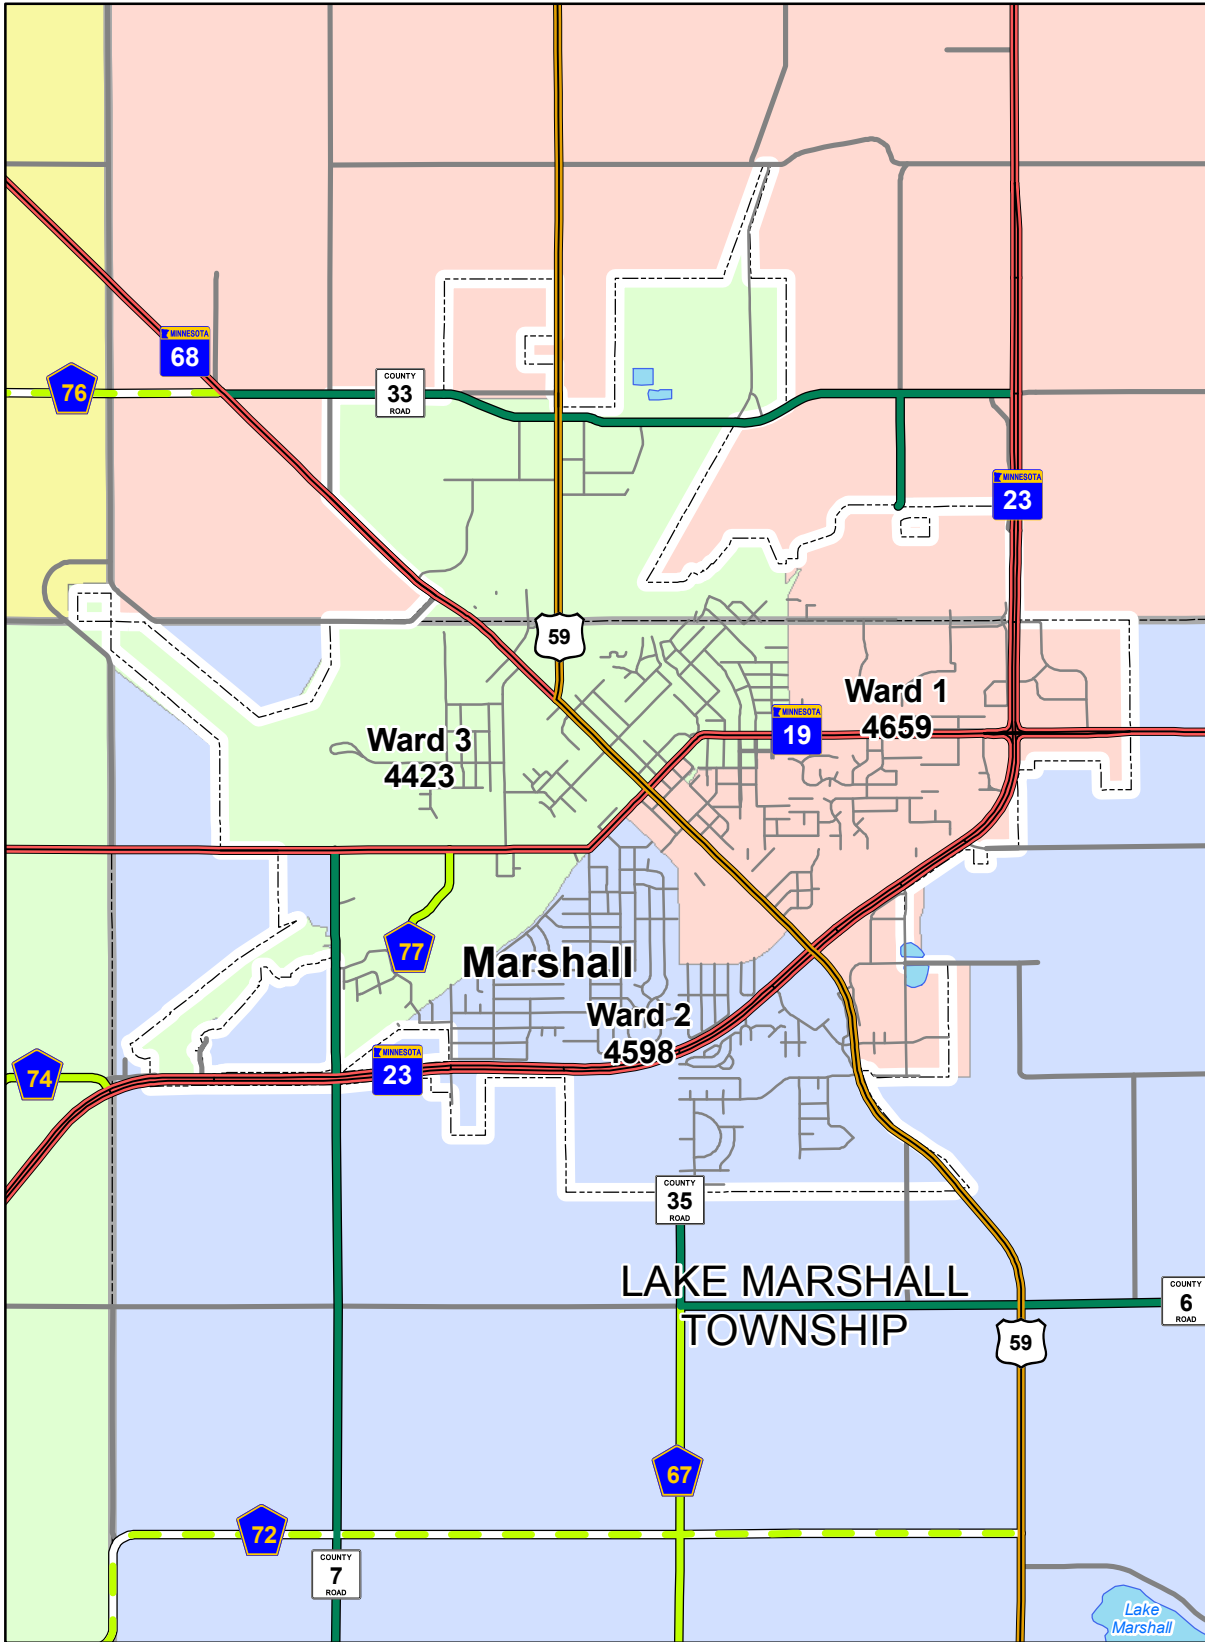

Map created by the Lyon County GIS Department.

Lyon County, MN Commissioners Districts 2013-2022

Commissioners Districts	
	District 1
	District 2
	District 3
	District 4
	District 5

Population From 2010 Census

City Of Marshall

Commissioner District Wards

2013-2022

Commissioner Wards

- Ward 1
- Ward 2
- Ward 3

Map created by the Lyon County GIS Department.
For reference use only.