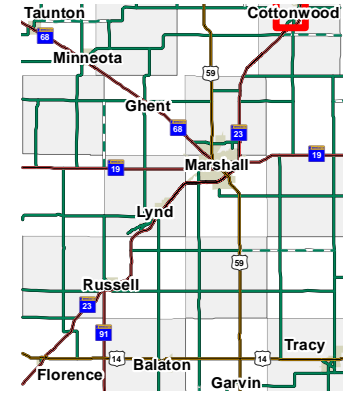

City of Cottonwood Minnesota

-  Cemetery
-  Golf Course
-  Parks and Recreation
-  Public Wildlife Area
-  School

This drawing is neither a legally recorded map nor a survey and is not intended to be used as one. This drawing is a compilation of information from various sources and is to be used for reference purposes only. Lyon County is not responsible for any inaccuracies herein contained. If discrepancies are found please contact the Lyon County GIS Department.

Map Created by Lyon County GIS
For Reference Use Only
May 2011