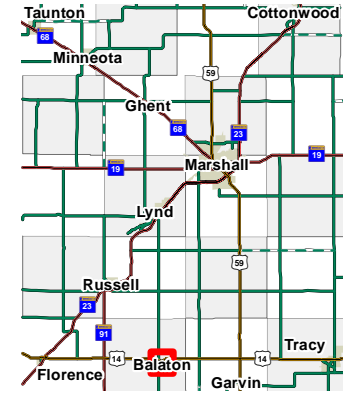

City of **Balaton** Minnesota

- Cemetery
- Golf Course
- Parks and Recreation
- Public Wildlife Area

This drawing is neither a legally recorded map nor a survey and is not intended to be used as one. This drawing is a compilation of information from various sources and is to be used for reference purposes only. Lyon County is not responsible for any inaccuracies herein contained. If discrepancies are found please contact the Lyon County GIS Department.

Map Created by Lyon County GIS
For Reference Use Only
May 2011